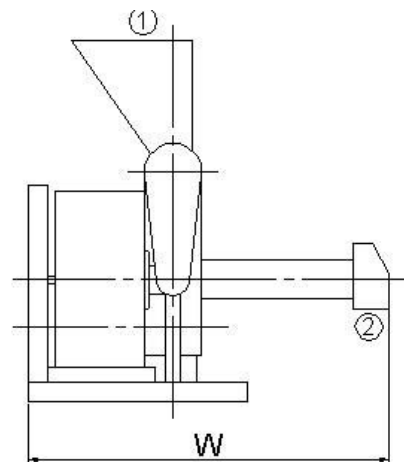

Corn Extruder SDET

Type	SDET 55	SDET 75	SDET 90
Capacity (t/h)	0.4-0.6	0.8-1.2	1-1.5
Main motor power (kw)	55	75	90
Conditioner motor power (kw)	2.2	2.2	3
Cutter motor power (kw)	1.1	1.1	1.1
Main shaft speed (rpm)	550	550	550
Dimension (mm) LxWxH	2460x2370 x2020	2460x2560 x2020	2460x2750 x2020

① Product inlet

② Product outlet