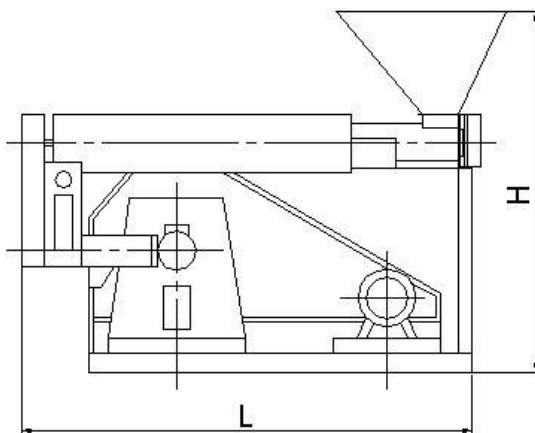

Corn Extruder SDET

Type	SDET 55	SDET 75	SDET 90
Capacity (t/h)	0.4-0.6	0.8-1.2	1-1.5
Main motor power (kw)	55	75	90
Conditioner motor power (kw)	2.2	2.2	3
Cutter motor power (kw)	1.1	1.1	1.1
Main shaft speed (rpm)	550	550	550
Dimension (mm) LxWxH	2460x2370 x2020	2460x2560 x2020	2460x2750 x2020

① Product inlet

② Product outlet