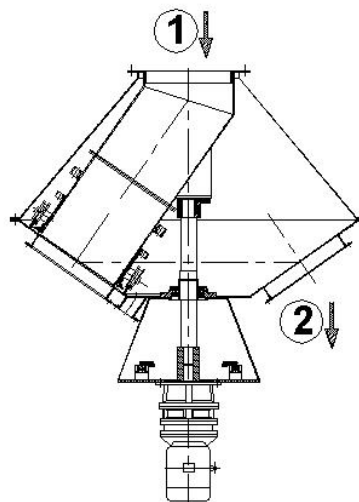

Rotary Distributor TFPX

Type		TFPX20	TFPX25
Outlet dia. (mm)		200	250
Capacity (t/h)	Powder	50	60
	Granular	30	40
Power (kw)		0.55	0.55
No. of outlet		6~10	4~12

① Material inlet ② Material outlet