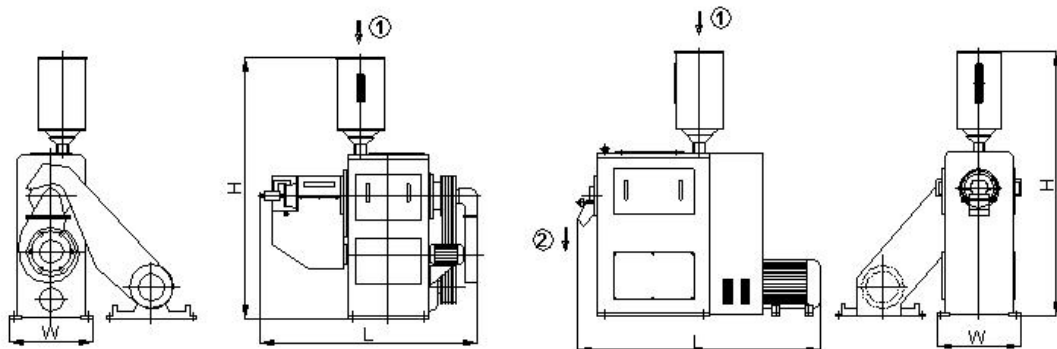

Jet-air Rice Whitener WFN

Type	WFN 14 (iron roll)	WFN 18 (emery roll)
Capacity (t/h)	1.2~1.5	2.0~2.5
Air volume (m ³ /h)	> 1500	> 1500
Weight (kg)	500	650
Power (kw)	15~18.5	18.5~22
Dimension (mm) L×W×H	1477×580×1920	1320×620×1920

Iron roll

Emery roll

① Product inlet

② Aspiration connection