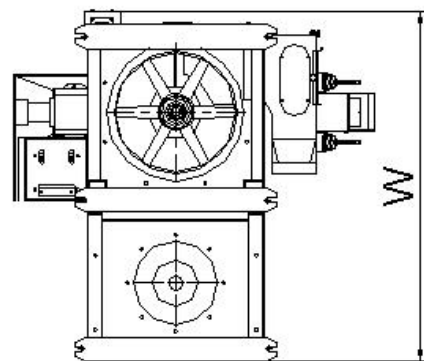

# Vertical Rice Whitener (Iron Roll) PL

Type	PL-21
Capacity (t/h)	3.5~5.0
Power (kw)	37/45
Volume (m <sup>3</sup> /h)	2400
Weight (kg)	1100
Dimension (mm) L×W×H	1536×1150×1698

① Product inlet

② Product outlet