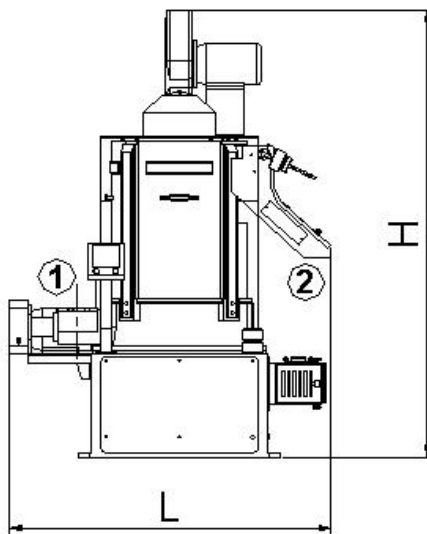

# Vertical Rice Whitener (Iron Roll) PL

Type	PL-21
Capacity (t/h)	3.5~5.0
Power (kw)	37/45
Volume (m <sup>3</sup> /h)	2400
Weight (kg)	1100
Dimension (mm) L×W×H	1536×1150×1698

① Product inlet

② Product outlet