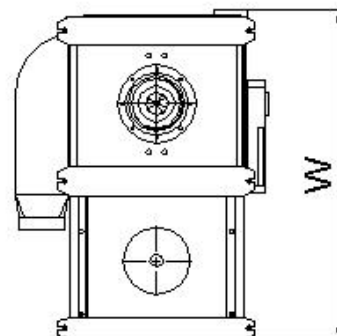

Vertical Rice Whitener (Emery Roll) LM

Type	LM-40
Capacity (t/h)	4.0~5.5
Power (kw)	37/45
Volume (m ³ /h)	2400
Weight (kg)	1100
Dimension (mm) L×W×H	1600×1080×1740

① Product inlet

② Product outlet