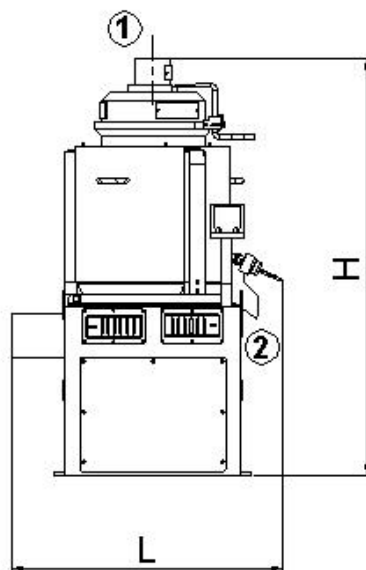

Vertical Rice Whitener (Emery Roll) LM

Type	LM-40
Capacity (t/h)	4.0~5.5
Power (kw)	37/45
Volume (m ³ /h)	2400
Weight (kg)	1100
Dimension (mm) L×W×H	1600×1080×1740

① Product inlet

② Product outlet