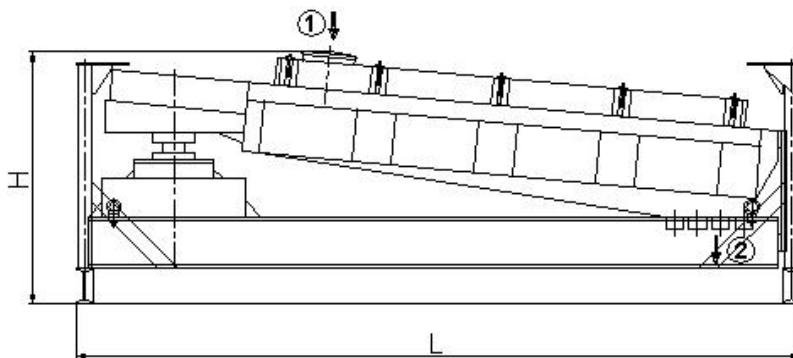

Rotary Classifier SDWS, SDWCS

Type	SDWS 05	SDWS 10	SDWS 15	SDWS 20
Capacity (t/h)	5~10	10~12	12~18	18~25
No. of layer	2	2	2	2
Power (kw)	1.1	1.5	2.2	3
Dimension (mm) L×W×H	3426×1300×1240	4056×1700×1240	4056×1750×1240	4404.5×1800×1279

Type	SDWCS 05	SDWCS 10	SDWCS 15	SDWS 20
Capacity (t/h)	5~10	10~12	12~18	18~25
No. of layer	3	3	3	3
Power (kw)	3	3	4	4
Dimension (mm) L×W×H	3426×1300×1240	4056×1700×1240	4056×1750×1240	4404.5×1800×1279

① Product inlet

② Product outlet