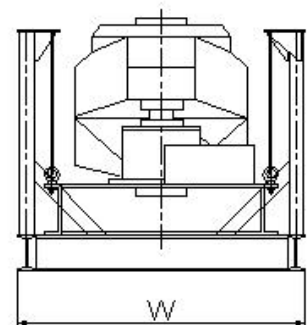

Rotary Classifier SDWS, SDWCS

Type	SDWS 05	SDWS 10	SDWS 15	SDWS 20
Capacity (t/h)	5~10	10~12	12~18	18~25
No. of layer	2	2	2	2
Power (kw)	1.1	1.5	2.2	3
Dimension (mm) L×W×H	3426×1300×1240	4056×1700×1240	4056×1750×1240	4404.5×1800×1279

Type	SDWCS 05	SDWCS 10	SDWCS 15	SDWS 20
Capacity (t/h)	5~10	10~12	12~18	18~25
No. of layer	3	3	3	3
Power (kw)	3	3	4	4
Dimension (mm) L×W×H	3426×1300×1240	4056×1700×1240	4056×1750×1240	4404.5×1800×1279

① Product inlet

② Product outlet