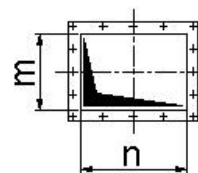

Rotary (Pocket) Feeder SDPC

Type	SDRF5	SDRF10	SDRF15	SDRF20	SDRF30
Capacity (t/h)	5	10	15	20	30
Power (kw)	0.75 (六级)	0.55	0.75	0.75	0.75
Dimension (mm) L×W×H	935×720×505	935×720×505	935×720×505	1055×720×505	1055×720×505

VIEW A

VIEW B

① Product inlet

② Product outlet