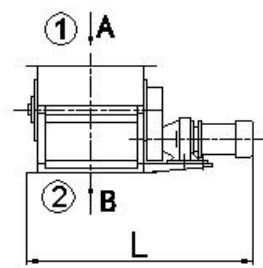

Rotary (Pocket) Feeder SDPC

Type	SDRF5	SDRF10	SDRF15	SDRF20	SDRF30
Capacity (t/h)	5	10	15	20	30
Power (kw)	0.75 (六级)	0.55	0.75	0.75	0.75
Dimension (mm) L×W×H	935×720×505	935×720×505	935×720×505	1055×720×505	1055×720×505

VIEW A

VIEW B

① Product inlet

② Product outlet