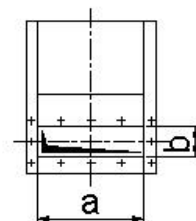

Rotary (Pocket) Feeder SDPC

Type	SDRF5	SDRF10	SDRF15	SDRF20	SDRF30
Capacity (t/h)	5	10	15	20	30
Power (kw)	0.75 (六级)	0.55	0.75	0.75	0.75
Dimension (mm) L×W×H	935×720×505	935×720×505	935×720×505	1055×720×505	1055×720×505

VIEW A

VIEW B

① Product inlet

② Product outlet