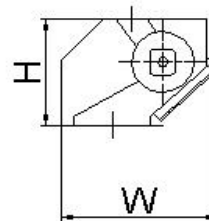

Rotary (Pocket) Feeder SDPC

Type	SDRF5	SDRF10	SDRF15	SDRF20	SDRF30
Capacity (t/h)	5	10	15	20	30
Power (kw)	0.75 (六级)	0.55	0.75	0.75	0.75
Dimension (mm) L×W×H	935×720×505	935×720×505	935×720×505	1055×720×505	1055×720×505

VIEW A

VIEW B

① Product inlet

② Product outlet