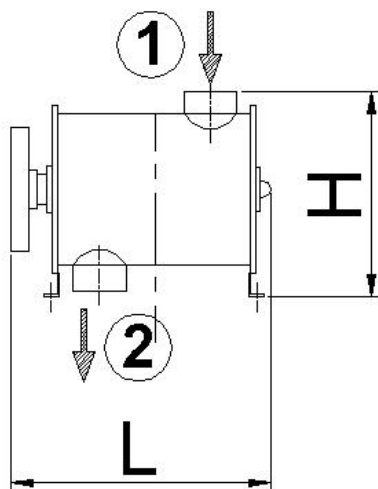

Drum Detacher FSJD

Type	FSJD29×38
Capacity (t/h)	1.5
Rotor speed (r/min)	710
Rotor dia. (mm)	290
Power (kw)	3
Weight (kg)	70
Dimension (mm) L×W×H	750×750×500

① Product inlet

② Product outlet