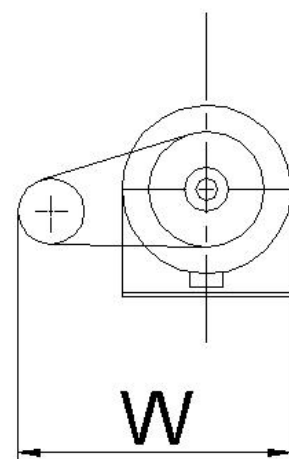

Drum Detacher FSJD

Type	FSJD29×38
Capacity (t/h)	1.5
Rotor speed (r/min)	710
Rotor dia. (mm)	290
Power (kw)	3
Weight (kg)	70
Dimension (mm) L×W×H	750×750×500

① Product inlet

② Product outlet